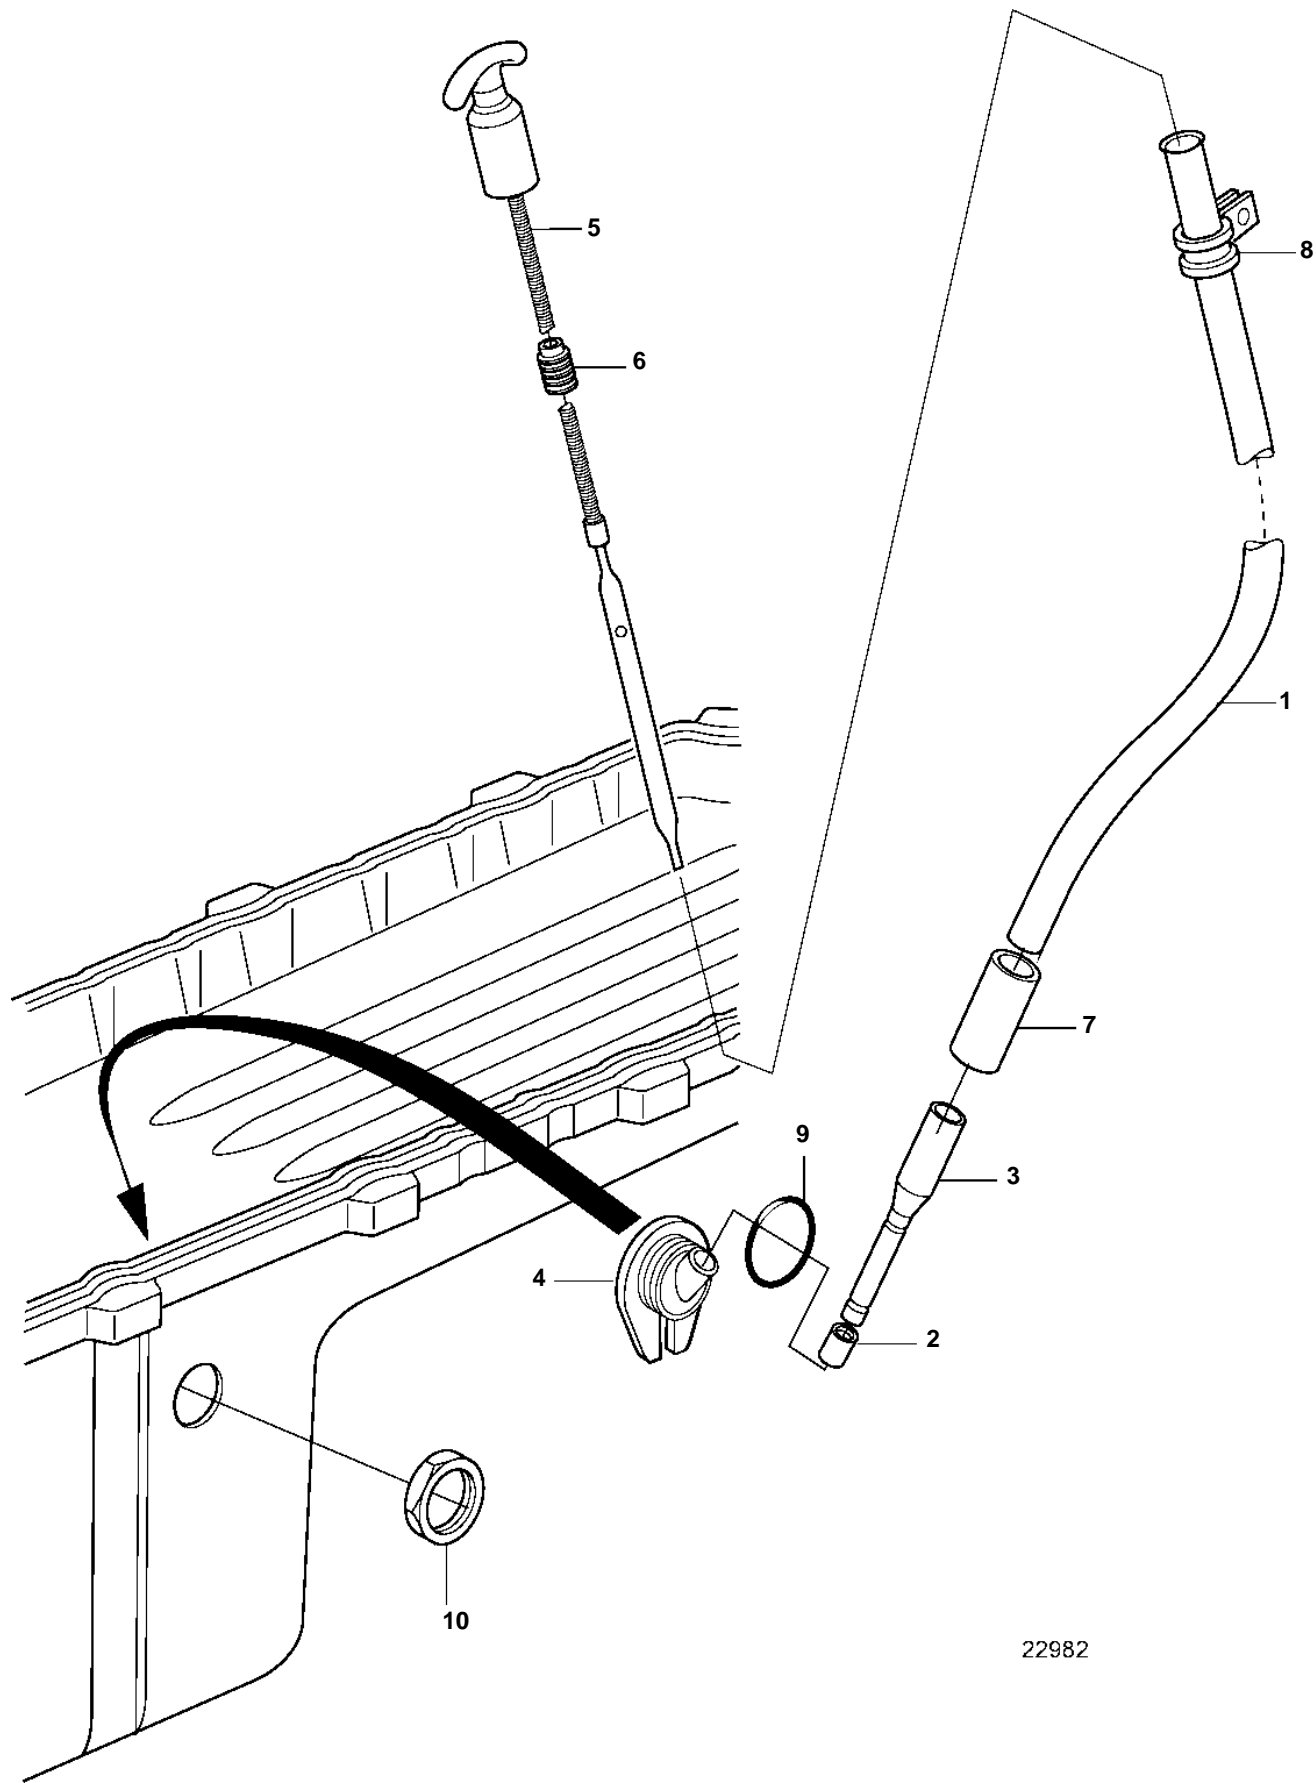

TWD1240VE, TAD1241VE, TAD1242VE

22982

TWD1240VE, TAD1241VE, TAD1242VE

REF	PART NO.	QTY	DESCRIPTION
1	3183639	1	Plastic pipe
2	3588214	1	Spacer
3	3183731	1	Tube
4	20381153	1	Grommet
5	3183563	1	Dipstick
6	421723	1	· Rubber seal
7	8149606	1	Hose
8	949747	1	Clamp
9	468947	1	Sealing ring
10	468948	1	Nut